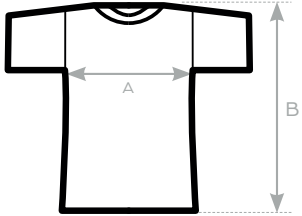

Size specs.

B2B Cotton T-shirt 180 B2B-TS180	XS	S	M	L	XL	2XL	3XL	4XL	5XL	6XL	7XL
A HALF CHEST HALF CHEST FROM UNDERARM (2,5 cm)	45	50	53	56	59	64	68	73	76	79	82
B FRONT BODY LENGHT	67	70	73	76	79	82	85	88	90	93	96